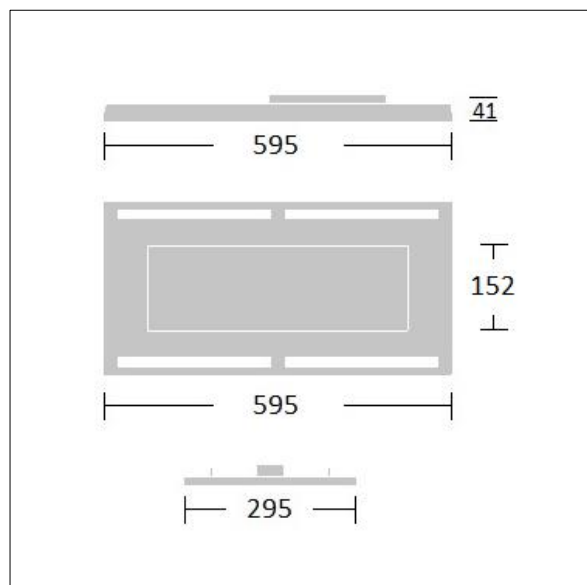

Royal Modular

THORN

96650522 ROYAL MOD LED1500-940 6X3 AH FP

Royal Modular

An LED recessed luminaire, with air-handling functionality. Electronic, fixed output control gear. Class II electrical, IP40. Body: painted steel. Diffuser: MicroPrismatic. Fitted with flex and plug. Complete with 4000K LED, Colour Rendering Index min.: 90

Type IC in accordance with AS/NZS 60598.2.2-2016 Recessed Luminaires.

Dimensions: 595 x 295 x 41 mm
Luminaire input power: 16 W
Luminaire luminous flux: 1604 lm

TLG_RYLM_F_RMAH01.jpg

TLA_SUSP_M_LD1.wmf

All values marked with an * are rated values. Thorn uses tried and tested components from leading suppliers, however there may be isolated instances of technology-related failures of individual LEDs during the rated product lifetime. International standards set the tolerance in initial flux and connected load at $\pm 10\%$. Unless stated otherwise, the values apply to an ambient temperature of 25°C.