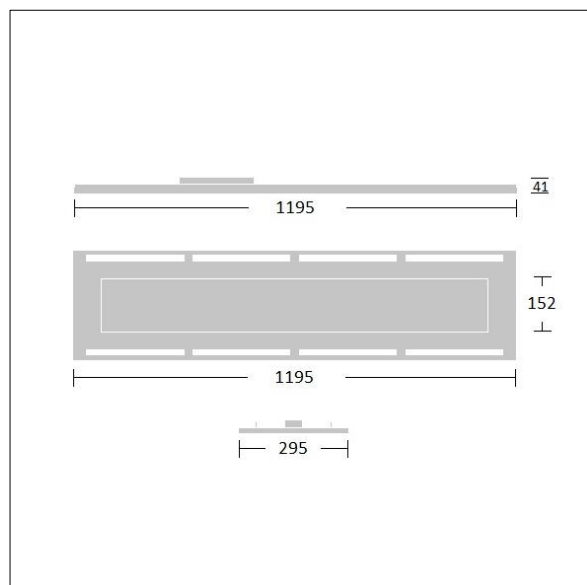

Royal Modular

THORN

96650523 ROYAL MOD LED2700-940 12X3 AH FP

Royal Modular

An LED recessed luminaire, with air-handling functionality. Electronic, fixed output control gear. Class II electrical, IP40. Body: painted steel. Diffuser: MicroPrismatic. Fitted with flex and plug. Complete with 4000K LED, Colour Rendering Index min.: 90

Type IC in accordance with AS/NZS 60598.2.2-2016 Recessed Luminaires.

Dimensions: 1195 x 295 x 41 mm
Luminaire input power: 22.9 W
Luminaire luminous flux: 2416 lm

TLG_RYLM_F_RMAH01.jpg

TLA_SUSP_M_LD3.wmf