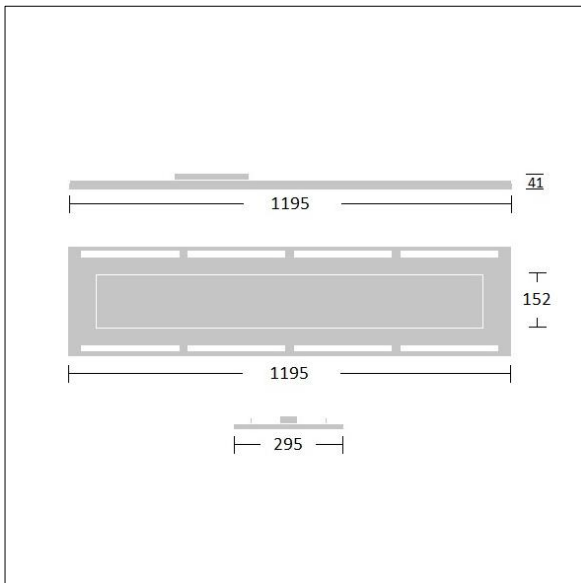

Royal Modular

THORN

96650524 ROYAL MOD LED3500-940 12X3 AH FP

IP40   LED

Royal Modular

An LED recessed luminaire, with air-handling functionality. Electronic, fixed output control gear. Class II electrical, IP40. Body: painted steel. Diffuser: MicroPrismatic. Fitted with flex and plug. Complete with 4000K LED, Colour Rendering Index min.: 90

Type IC in accordance with AS/NZS 60598.2.2-2016 Recessed Luminaires.

Dimensions: 1195 x 295 x 41 mm
Luminaire input power: 30.7 W
Luminaire luminous flux: 3243 lm

TLG_RYLM_F_RMAH01.jpg

TLA_SUSP_M_LD3.wmf