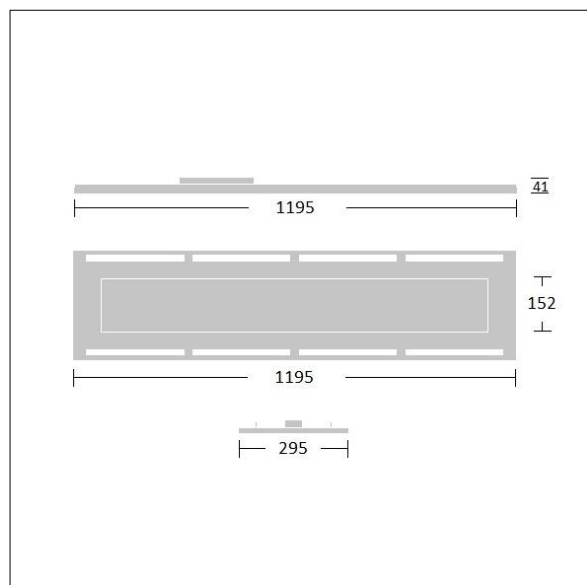

## Royal Modular

An LED recessed luminaire, with air-handling functionality. Electronic, fixed output control gear. Class II electrical, IP40. Body: painted steel. Diffuser: MicroPrismatic. Fitted with flex and plug. Complete with 4000K LED, Colour Rendering Index min.: 90

Type IC in accordance with AS/NZS 60598.2.2-2016 Recessed Luminaires.

Dimensions: 1195 x 295 x 41 mm  
Luminaire input power: 30.7 W  
Luminaire luminous flux: 3243 lm

TLG\_RYLM\_F\_RMAH01.jpg

TLA\_SUSP\_M\_LD3.wmf