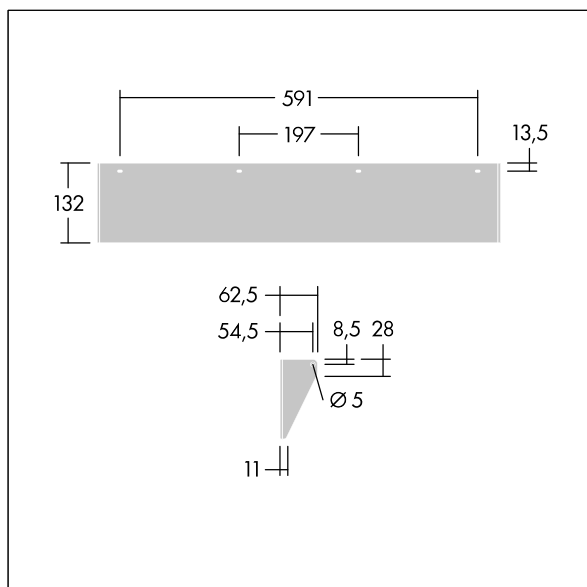

# Champion Pro G3

26603603 CHAMPION PRO G3 VISOR 132

THORN

Champion Pro G3

TLG\_CHPP\_F\_G3VS.jpg

TLG\_CHPP\_M\_G3VS.wmf

All values marked with an \* are rated values. Unless stated otherwise, the values apply to an ambient temperature of 25°C.