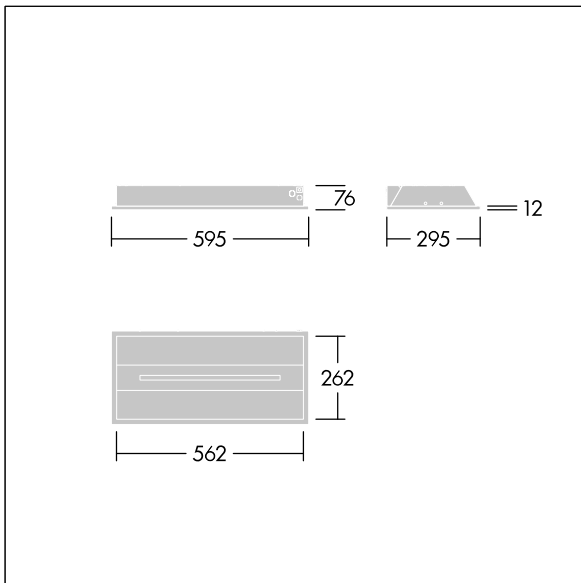

Indilouver Pro

96650817 INDI PRO LED1600-940 6x3 AH FP

RoHS	IP20	IK02			750 °C	T _a -20 +40
------	------	------	--	--	--------	---------------------------

Indilouver Pro

A stylish ceiling recessed LED luminaire. Fixed output LED driver. Class I electrical, IP20, Impact strength: IK02. Body: white painted steel, with option for concealed air return. Diffuser: 2mm thick, clear PMMA, linear profile. Baffle: aluminium extrusion. Fitted with flex and plug. Complete with 4000K LED, COI approved.

Dimensions: 595 x 295 x 76 mm
 Luminaire input power: 17 W
 Luminaire luminous flux: 1623 lm
 Luminaire efficacy: 95 lm/W
 Weight: 3 kg

TLG_INPR_F_WH.jpg

TLG_INPR_M_S.wmf

All values marked with an * are rated values. Thorn uses tried and tested components from leading suppliers, however there may be isolated instances of technology-related failures of individual LEDs during the rated product lifetime. International standards set the tolerance in initial flux and connected load at ±10%. Unless stated otherwise, the values apply to an ambient temperature of 25°C.