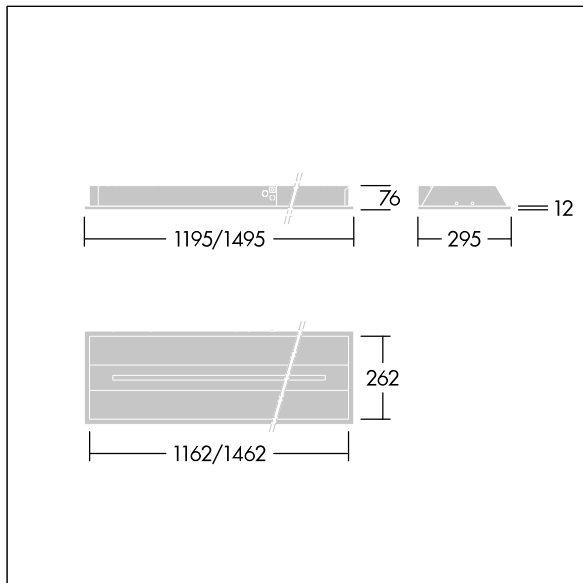

Indilouver Pro

THORN

96649679 INDI PRO LED2700-940 12x3 FP

RoHS	IP20	IK02			750°C	T _a -20 +40
------	------	------	--	--	-------	---------------------------

Indilouver Pro

A stylish ceiling recessed LED luminaire. Fixed output LED driver. Class I electrical, IP20, Impact strength: IK02. Body: white painted steel. Diffuser: 2mm thick, clear PMMA, linear profile. Baffle: aluminium extrusion. Fitted with flex and plug. Complete with 4000K LED, COI approved.

Dimensions: 1195 x 295 x 76 mm
Luminaire input power: 27 W
Luminaire luminous flux: 3012 lm
Luminaire efficacy: 112 lm/W
Weight: 5.8 kg

TLG_INPR_F_WH.jpg

TLG_INPR_M_M-L.wmf

All values marked with an * are rated values. Thorn uses tried and tested components from leading suppliers, however there may be isolated instances of technology-related failures of individual LEDs during the rated product lifetime. International standards set the tolerance in initial flux and connected load at $\pm 10\%$. Unless stated otherwise, the values apply to an ambient temperature of 25°C.