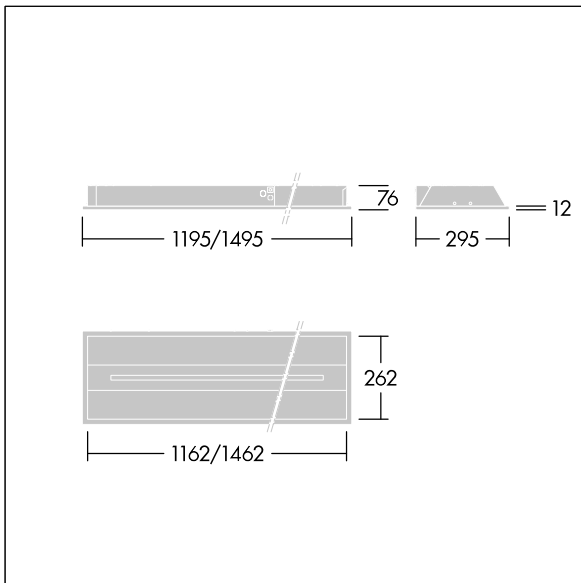

Indilouver Pro

96650813 INDI PRO LED2700-940 12x3 AH FP

RoHS	IP20	IK02			750 °C	T _a -20 +40
------	------	------	--	--	--------	---------------------------

Indilouver Pro

A stylish ceiling recessed LED luminaire. Fixed output LED driver. Class I electrical, IP20, Impact strength: IK02. Body: white painted steel, with option for concealed air return. Diffuser: 2mm thick, clear PMMA, linear profile. Baffle: aluminium extrusion. Fitted with flex and plug. Complete with 4000K LED, COI approved.

Dimensions: 1195 x 295 x 76 mm
 Luminaire input power: 27 W
 Luminaire luminous flux: 3012 lm
 Luminaire efficacy: 112 lm/W
 Weight: 5.8 kg

TLG_INPR_F_WH.jpg

TLG_INPR_M_M-L.wmf

All values marked with an * are rated values. Thorn uses tried and tested components from leading suppliers, however there may be isolated instances of technology-related failures of individual LEDs during the rated product lifetime. International standards set the tolerance in initial flux and connected load at $\pm 10\%$. Unless stated otherwise, the values apply to an ambient temperature of 25°C.