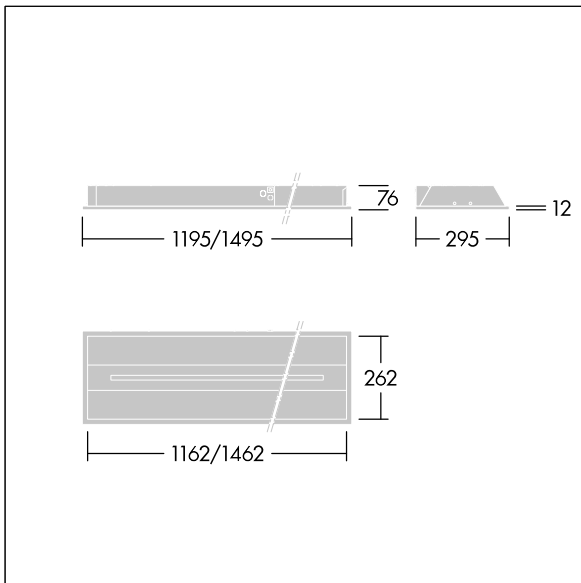

Indilouver Pro

96649686 INDI PRO LED3700-940 12x3 FP

RoHS	IP20	IK02			750°C	T _a -20 +40
------	------	------	--	--	-------	---------------------------

Indilouver Pro

A stylish ceiling recessed LED luminaire. Fixed output LED driver. Class I electrical, IP20, Impact strength: IK02. Body: white painted steel. Diffuser: 2mm thick, clear PMMA, linear profile. Baffle: aluminium extrusion. Fitted with flex and plug. Complete with 4000K LED, COI approved.

Dimensions: 1195 x 295 x 76 mm
 Luminaire input power: 35 W
 Luminaire luminous flux: 3982 lm
 Luminaire efficacy: 114 lm/W
 Weight: 5.8 kg

TLG_INPR_F_WH.jpg

TLG_INPR_M_M-L.wmf

All values marked with an * are rated values. Thorn uses tried and tested components from leading suppliers, however there may be isolated instances of technology-related failures of individual LEDs during the rated product lifetime. International standards set the tolerance in initial flux and connected load at $\pm 10\%$. Unless stated otherwise, the values apply to an ambient temperature of 25°C.