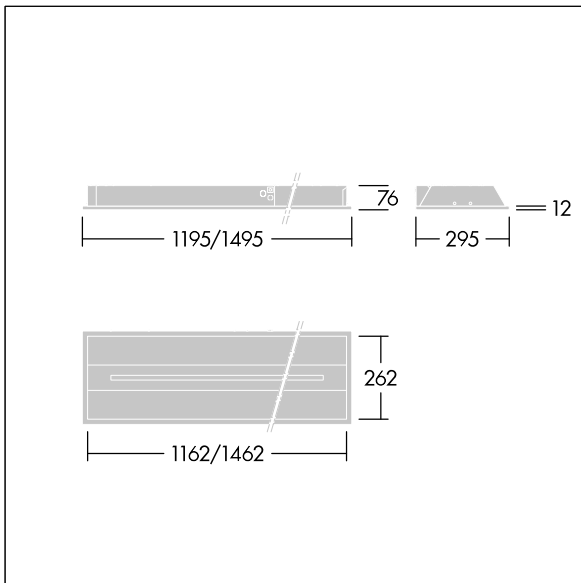

Indilouver Pro

96650815 INDI PRO LED3700-940 12x3 AH FP

RoHS	IP20	IK02			750 °C	T _a -20 +40
------	------	------	--	--	--------	---------------------------

Indilouver Pro

A stylish ceiling recessed LED luminaire. Fixed output LED driver. Class I electrical, IP20, Impact strength: IK02. Body: white painted steel, with option for concealed air return. Diffuser: 2mm thick, clear PMMA, linear profile. Baffle: aluminium extrusion. Fitted with flex and plug. Complete with 4000K LED, COI approved.

Dimensions: 1195 x 295 x 76 mm
 Luminaire input power: 35 W
 Luminaire luminous flux: 3982 lm
 Luminaire efficacy: 114 lm/W
 Weight: 5.8 kg

TLG_INPR_F_WH.jpg

TLG_INPR_M_M-L.wmf

All values marked with an * are rated values. Thorn uses tried and tested components from leading suppliers, however there may be isolated instances of technology-related failures of individual LEDs during the rated product lifetime. International standards set the tolerance in initial flux and connected load at $\pm 10\%$. Unless stated otherwise, the values apply to an ambient temperature of 25°C.