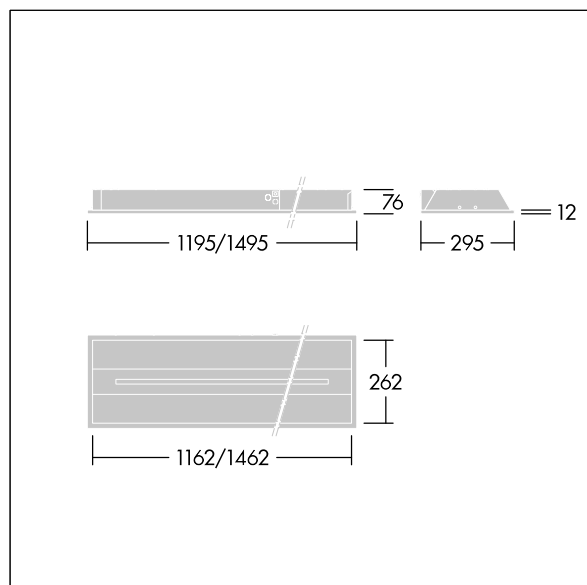

Indilouver Pro

THORN

96649681 INDI PRO LED3700-940 15x3 FP

RoHS	IP20	IK02			750°C	T _a -20 +40
------	------	------	--	--	-------	---------------------------

Indilouver Pro

A stylish ceiling recessed LED luminaire. Fixed output LED driver. Class I electrical, IP20, Impact strength: IK02. Body: white painted steel. Diffuser: 2mm thick, clear PMMA, linear profile. Baffle: aluminium extrusion. Fitted with flex and plug. Complete with 4000K LED, COI approved.

Dimensions: 1495 x 295 x 76 mm

Luminaire input power: 35 W

Luminaire luminous flux: 3811 lm

Luminaire efficacy: 109 lm/W

Weight: 6.5 kg

TLG_INPR_F_WH.jpg

TLG_INPR_M_M-L.wmf

This product contains a light source of energy efficiency class D.