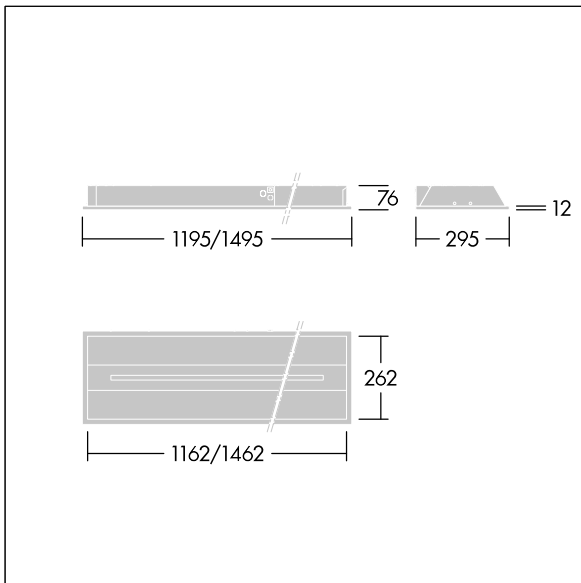

Indilouver Pro

96649681 INDI PRO LED3700-940 15x3 FP

RoHS	IP20	IK02			750°C	T _a -20 +40
------	------	------	--	--	-------	---------------------------

Indilouver Pro

A stylish ceiling recessed LED luminaire. Fixed output LED driver. Class I electrical, IP20, Impact strength: IK02. Body: white painted steel. Diffuser: 2mm thick, clear PMMA, linear profile. Baffle: aluminium extrusion. Fitted with flex and plug. Complete with 4000K LED, COI approved.

Dimensions: 1495 x 295 x 76 mm
 Luminaire input power: 35 W
 Luminaire luminous flux: 3811 lm
 Luminaire efficacy: 109 lm/W
 Weight: 6.5 kg

TLG_INPR_F_WH.jpg

TLG_INPR_M_M-L.wmf

This product contains a light source of energy efficiency class D.