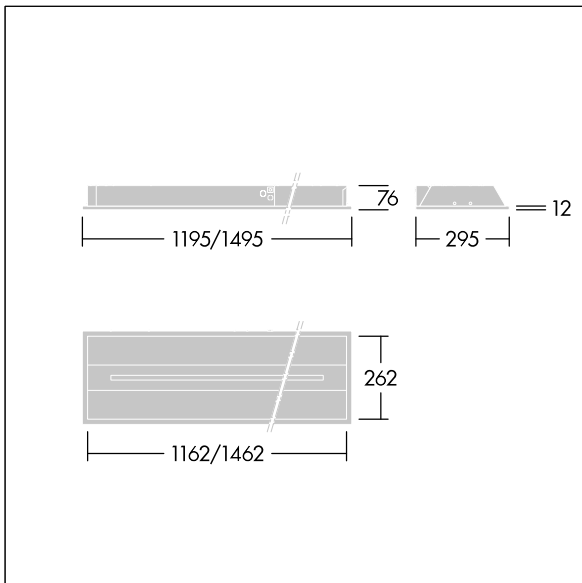

Indilouver Pro

96650603 INDI PRO LED4500-940 15x3 FP

RoHS	IP20	IK02			750°C	T _a -20 +40
------	------	------	--	--	-------	---------------------------

Indilouver Pro

A stylish ceiling recessed LED luminaire. Fixed output LED driver. Class I electrical, IP20, Impact strength: IK02. Body: white painted steel. Diffuser: 2mm thick, clear PMMA, linear profile. Baffle: aluminium extrusion. Fitted with flex and plug. Complete with 4000K LED, COI approved.

Dimensions: 1495 x 295 x 76 mm
 Luminaire input power: 44 W
 Luminaire luminous flux: 4684 lm
 Luminaire efficacy: 106 lm/W
 Weight: 6.5 kg

TLG_INPR_F_WH.jpg

TLG_INPR_M_M-L.wmf

All values marked with an * are rated values. Thorn uses tried and tested components from leading suppliers, however there may be isolated instances of technology-related failures of individual LEDs during the rated product lifetime. International standards set the tolerance in initial flux and connected load at $\pm 10\%$. Unless stated otherwise, the values apply to an ambient temperature of 25°C.