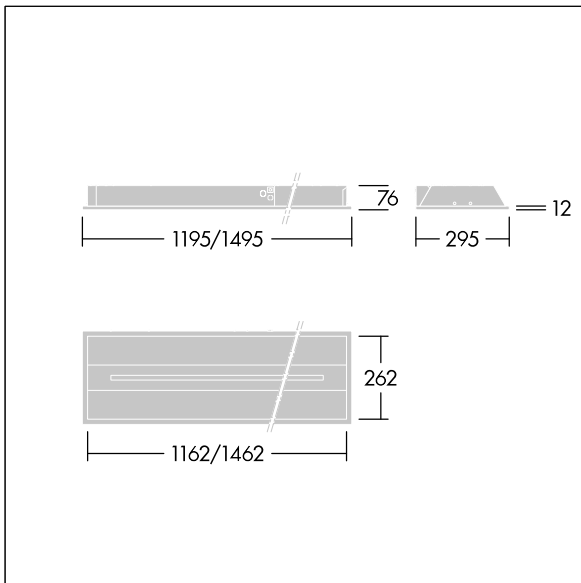

Indilouver Pro

96650834 INDI PRO LED4500-940 15x3 AH FP

RoHS	IP20	IK02			750 °C	T _a -20 +40
------	------	------	--	--	--------	---------------------------

Indilouver Pro

A stylish ceiling recessed LED luminaire. Fixed output LED driver. Class I electrical, IP20, Impact strength: IK02. Body: white painted steel, with option for concealed air return. Diffuser: 2mm thick, clear PMMA, linear profile. Baffle: aluminium extrusion. Fitted with flex and plug. Complete with 4000K LED, COI approved.

Dimensions: 1495 x 295 x 76 mm
 Luminaire input power: 44 W
 Luminaire luminous flux: 4684 lm
 Luminaire efficacy: 106 lm/W
 Weight: 6.5 kg

TLG_INPR_F_WH.jpg

TLG_INPR_M_M-L.wmf

All values marked with an * are rated values. Thorn uses tried and tested components from leading suppliers, however there may be isolated instances of technology-related failures of individual LEDs during the rated product lifetime. International standards set the tolerance in initial flux and connected load at ±10%. Unless stated otherwise, the values apply to an ambient temperature of 25°C.