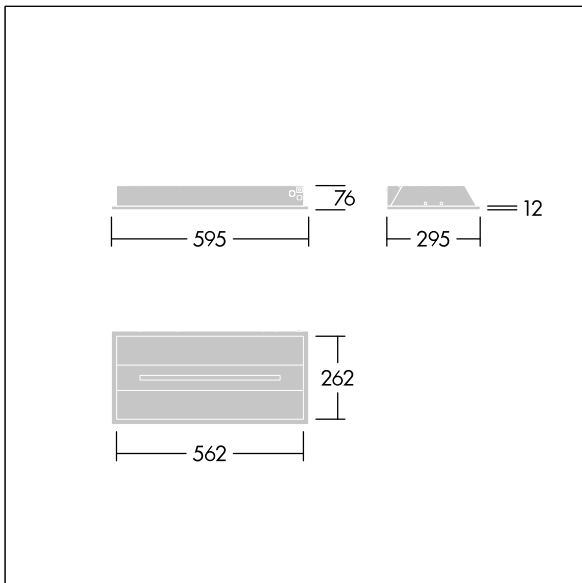

Indilouver Pro

96649680 INDI PRO LED1600-927-65 6X3 HFI FP

RoHS	IP20	IK02			750 °C	T _a -20 +40
------	------	------	--	--	--------	---------------------------

Indilouver Pro

A stylish ceiling recessed LED luminaire. DALI-2 dimmable LED driver. Class I electrical, IP20, Impact strength: IK02. Body: white painted steel. Diffuser: 2mm thick, clear PMMA, linear profile. Baffle: aluminium extrusion. Fitted with flex and plug. Complete with 2700-6500K tuneable LED, COI approved.

Dimensions: 595 x 295 x 76 mm
 Luminaire input power: 17 W
 Luminaire luminous flux: 1651 lm
 Luminaire efficacy: 97 lm/W
 Weight: 0 kg

TLG_INPR_F_WH.jpg

TLG_INPR_M_S.wmf

All values marked with an * are rated values. Thorn uses tried and tested components from leading suppliers, however there may be isolated instances of technology-related failures of individual LEDs during the rated product lifetime. International standards set the tolerance in initial flux and connected load at $\pm 10\%$. Unless stated otherwise, the values apply to an ambient temperature of 25°C.