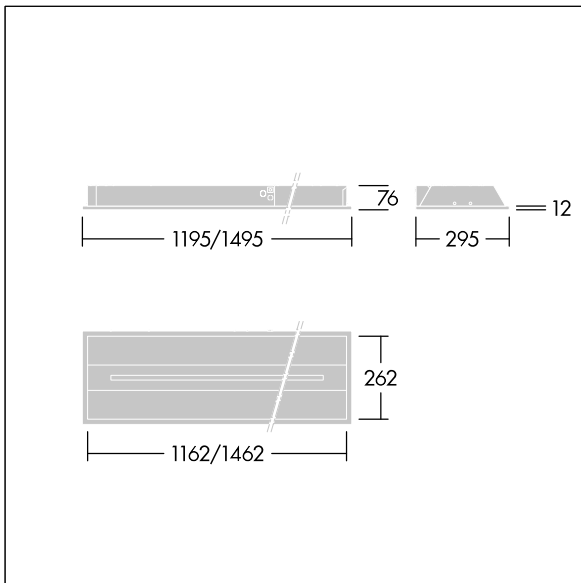

Indilouver Pro

96649682 INDI PRO LED2700-927-65 12X3 HFI FP

RoHS	IP20	IK02			750°C	T _a -20 +40
------	------	------	--	--	-------	---------------------------

Indilouver Pro

A stylish ceiling recessed LED luminaire. DALI-2 dimmable LED driver. Class I electrical, IP20, Impact strength: IK02. Body: white painted steel. Diffuser: 2mm thick, clear PMMA, linear profile. Baffle: aluminium extrusion. Fitted with flex and plug. Complete with 2700-6500K tuneable LED, COI approved.

Dimensions: 1195 x 295 x 76 mm
 Luminaire input power: 27 W
 Luminaire luminous flux: 2988 lm
 Luminaire efficacy: 111 lm/W
 Weight: 0 kg

TLG_INPR_F_WH.jpg

TLG_INPR_M_M-L.wmf

All values marked with an * are rated values. Thorn uses tried and tested components from leading suppliers, however there may be isolated instances of technology-related failures of individual LEDs during the rated product lifetime. International standards set the tolerance in initial flux and connected load at ±10%. Unless stated otherwise, the values apply to an ambient temperature of 25°C.