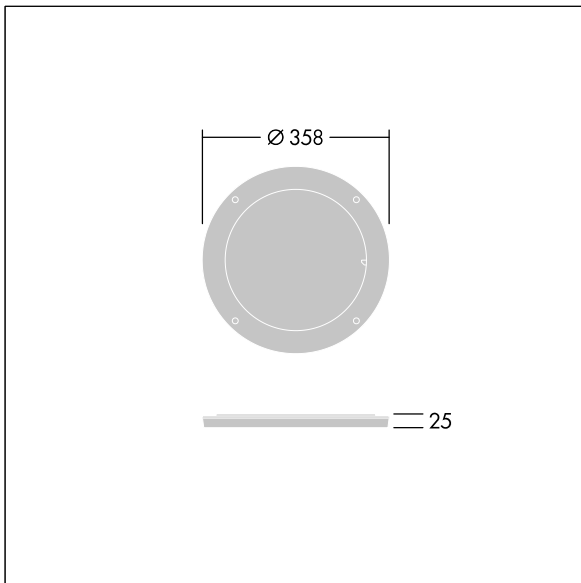

TLG_CONL_M_36-52LHF.wmf