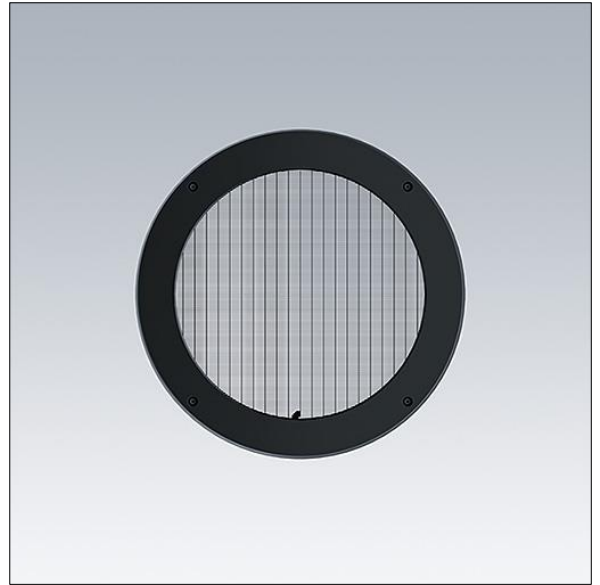

## Contrast

### 96635063 CONT3 36/52L LOUVER ANT

ISO 9223  
C5

#### Contrast

Louvre mounted on a rotative ring for precise glare control. To be mounted directly on the front of a large Contrast luminaire. Best resistance against corrosion. Compatible with seaside installation.