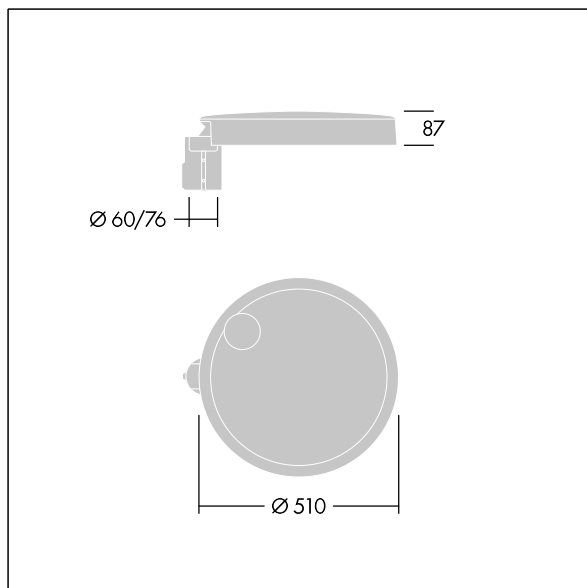

Carat

THORN

96635161 CT L 48L25-730 NR CL1 T76F ANT

ISO 9223 C5							
----------------	--	--	--	--	--	--	--

Carat

An elegant urban lantern with durable performance. Programmable LED driver, set for fixed output, driving 48 LEDs at 250mA. Body: large size, die-cast aluminium (EN AC-44300), anthracite (close to RAL7043). Shaft: Cover: glass. Fixings: stainless steel with anti-galvanic treatment. Narrow Road optic, with Colour Rendering Index min.: 70 Correlated colour temperature*: 3000 Kelvin LEDs supplied. Class I electrical, Impact strength: IK08, IP66, T_a max.: 35°C. Supplied with Ø76mm spigot adaptor pre-fitted for post-top, 5° tilt.

Dimensions: Ø510 x 87 mm
Luminaire input power: 36 W
Luminaire luminous flux: 5580 lm
Luminaire efficacy: 155 lm/W
Weight: 9.3 kg
Scx: 0.05 m²

TLG_CARA_F_L_PostTop.jpg

TLG_CARA_M_LMTP.wmf

This product contains a light source of energy efficiency class D.