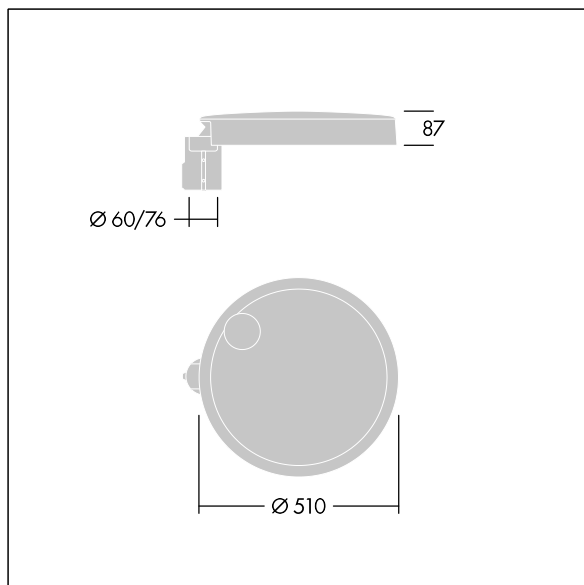

Carat

THORN

96635161 CT L 48L25-730 NR CL1 T76F ANT

ISO 9223 C5							
----------------	--	--	--	--	--	--	--

Carat

An elegant urban lantern with durable performance. Programmable LED driver, set for fixed output, driving 48 LEDs at 250mA. Body: large size, die-cast aluminium (EN AC-44300), anthracite (close to RAL7043). Shaft: Cover: glass. Fixings: stainless steel with anti-galvanic treatment. Narrow Road optic, with Colour Rendering Index min.: 70 Correlated colour temperature*: 3000 Kelvin LEDs supplied. Class I electrical, Impact strength: IK08, IP66, T_a max.: 35°C. Supplied with Ø76mm spigot adaptor pre-fitted for post-top, 5° tilt.

Dimensions: Ø510 x 87 mm
Luminaire input power: 36 W
Luminaire luminous flux: 5580 lm
Luminaire efficacy: 155 lm/W
Weight: 9.3 kg
Scx: 0.05 m²

TLG_CARA_F_L_PostTop.jpg

TLG_CARA_M_LMTP.wmf

This product contains a light source of energy efficiency class D.