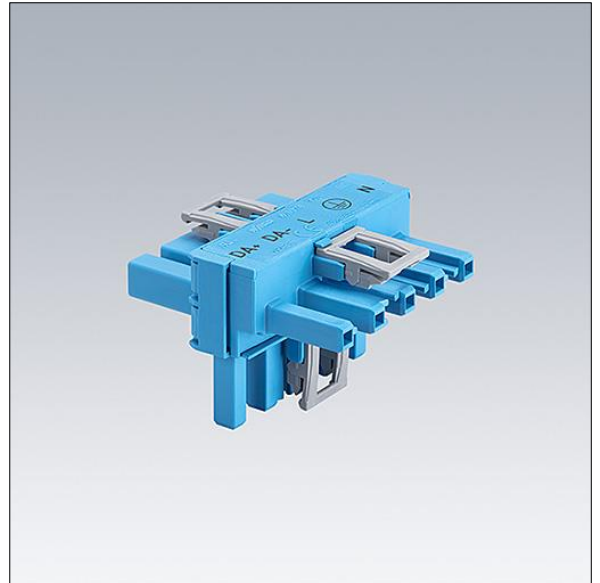

Cetus

96635255 T CONNECTOR WO 5POLE

THORN

Cetus

A 5-pole Wago T-connector for loop in/out installations on side, type WINSTA midi Cod. I, blue.

Weight: 0.04 kg

TLG_CTU3_F_WO5.jpg