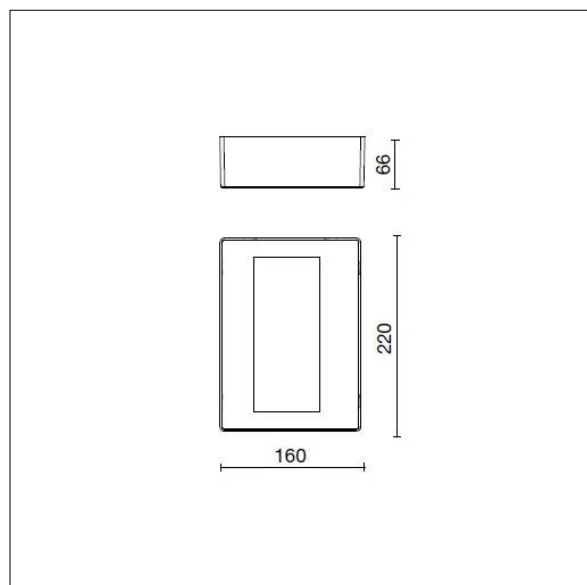

96651820 LUCEM L LED5000-930 HFX WH

ISO 9223 C4	IP65	IK06		
----------------	------	------	-----------------------------------------------------------------------------------	-----------------------------------------------------------------------------------

Lucem

An architectural LED wall mounted luminaire with asymmetric light distribution, particularly suitable for indirect lighting applications. Electronic, DALI dimmable control gear. Class I electrical, IP65, IK06. Body: die-cast aluminium (EN AB-47100), powder coated textured white (close to RAL9010). Supplied in one box, ready to install. Complete with 3000K LED.

Luminaire input power: 40 W
 Luminaire luminous flux: 4998 lm
 Luminaire efficacy: 125 lm/W
 Weight: 3 kg

TLG_LUCEM_F_L.jpg

TLG_LUCEM_M_L.wmf

Lucem

96651820 LUCEM L LED5000-930 HFX WH

THORN