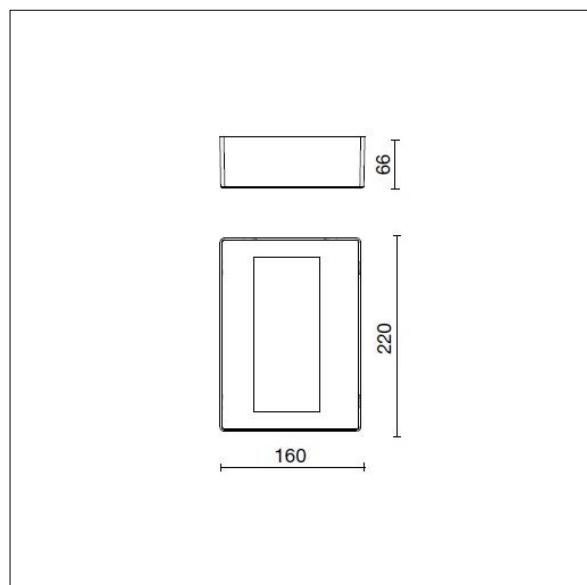

96651823 LUCEM L LED5000-940 HFX BK

ISO 9223 C4	IP65	IK06		
----------------	------	------	---	---

Lucem

An architectural LED wall mounted luminaire with asymmetric light distribution, particularly suitable for indirect lighting applications. Electronic, DALI dimmable control gear. Class I electrical, IP65, IK06. Body: die-cast aluminium (EN AB-47100), powder coated textured black (close to RAL9005). Supplied in one box, ready to install. Complete with 4000K LED.

Luminaire input power: 40 W
 Luminaire luminous flux: 5396 lm
 Luminaire efficacy: 135 lm/W
 Weight: 3 kg

TLG_LUCEM_F_L.jpg

TLG_LUCEM_M_L.wmf

Lucem

96651823 LUCEM L LED5000-940 HFX BK

THORN