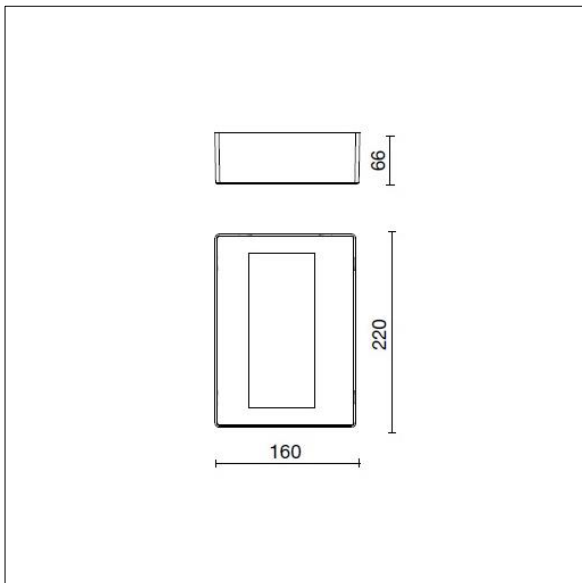

96651824 LUCEM L LED5000-930 HFX ANT

Lucem

An architectural LED wall mounted luminaire with asymmetric light distribution, particularly suitable for indirect lighting applications. Electronic, DALI dimmable control gear. Class I electrical, IP65, IK06. Body: die-cast aluminium (EN AB-47100), powder coated textured anthracite (close to RAL7016). Supplied in one box, ready to install. Complete with 3000K LED.

Luminaire input power: 40 W
 Luminaire luminous flux: 4998 lm
 Luminaire efficacy: 125 lm/W
 Weight: 3 kg

TLG_LUCEM_F_L.jpg

TLG_LUCEM_M_L.wmf