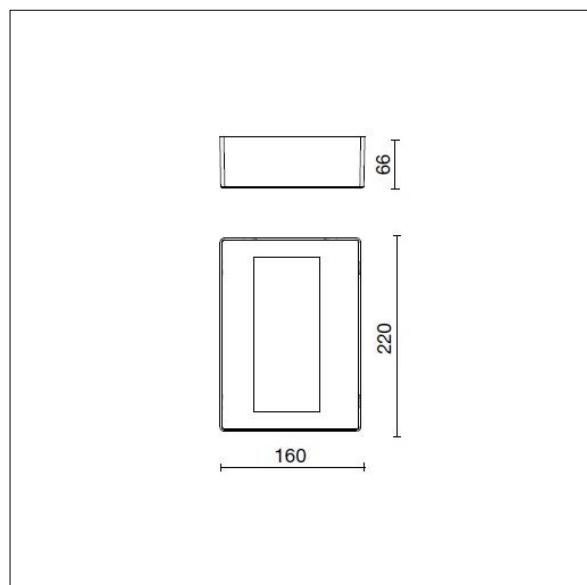

96651825 LUCEM L LED5000-940 HFX ANT

ISO 9223 C4	IP65	IK06			
----------------	------	------	---	---	--

Lucem

An architectural LED wall mounted luminaire with asymmetric light distribution, particularly suitable for indirect lighting applications. Electronic, DALI dimmable control gear. Class I electrical, IP65, IK06. Body: die-cast aluminium (EN AB-47100), powder coated textured anthracite (close to RAL7016). Supplied in one box, ready to install. Complete with 4000K LED.

Luminaire input power: 40 W
 Luminaire luminous flux: 5396 lm
 Luminaire efficacy: 135 lm/W
 Weight: 3 kg

TLG_LUCEM_F_L.jpg

TLG_LUCEM_M_L.wmf

Lucem

96651825 LUCEM L LED5000-940 HFX ANT

THORN