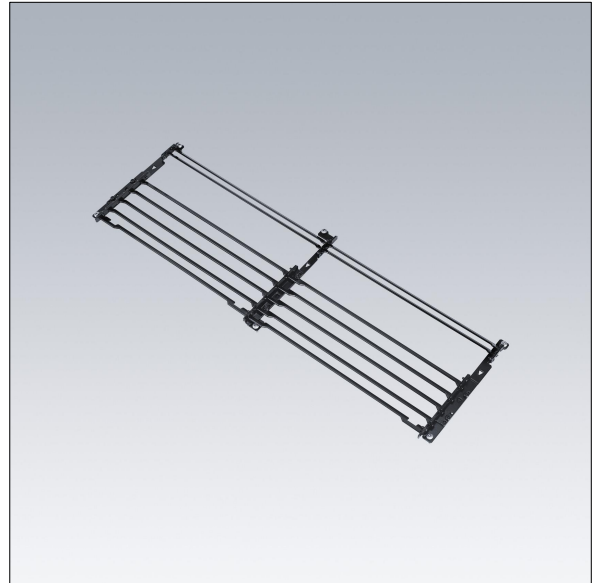

96671494 ALTIS G4G5 1 BRICK LOUVRE A6

Louvre kit for 1 Altis LED module with Asymmetric 60° light distribution. Can be installed before or after installation on site. Finished black (close to RAL9005).

Design advice can be obtained from your local representative.

TLG_ALT5_F_LVA.jpg