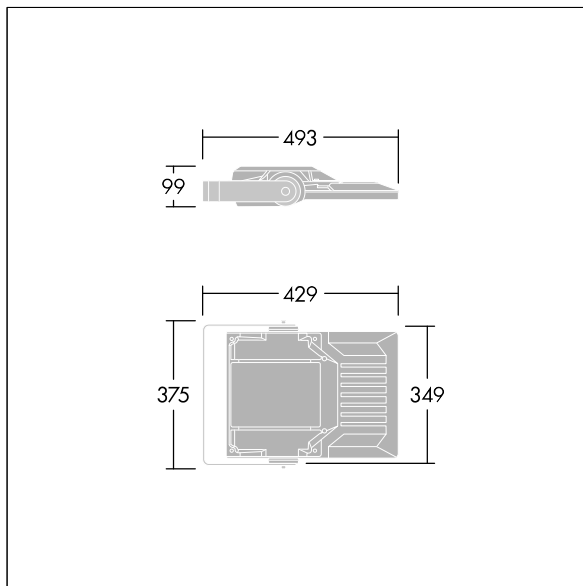

TLG_AFP2_M_S.wmf

This product contains a light source of energy efficiency class D.

All values marked with an * are rated values. Thorn uses tried and tested components from leading suppliers, however there may be isolated instances of technology-related failures of individual LEDs during the rated product lifetime. International standards set the tolerance in initial flux and connected load at ±10%. Unless stated otherwise, the values apply to an ambient temperature of 25°C.

Thorn Lighting is constantly developing and improving its products. The right is reserved to change specifications without prior notification or public announcement.
© Thorn Lighting