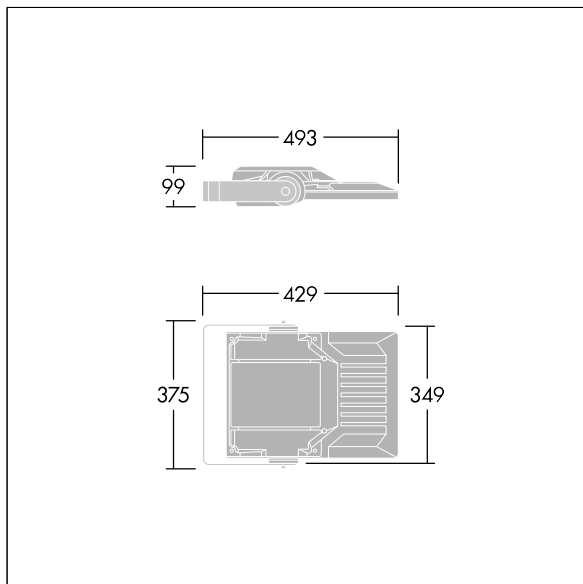

TLG_AFP2_M_S.wmf

This product contains a light source of energy efficiency class D.

All values marked with an * are rated values. Thorn uses tried and tested components from leading suppliers, however there may be isolated instances of technology-related failures of individual LEDs during the rated product lifetime. International standards set the tolerance in initial flux and connected load at $\pm 10\%$. Unless stated otherwise, the values apply to an ambient temperature of 25°C.

Thorn Lighting is constantly developing and improving its products. The right is reserved to change specifications without prior notification or public announcement.
© Thorn Lighting