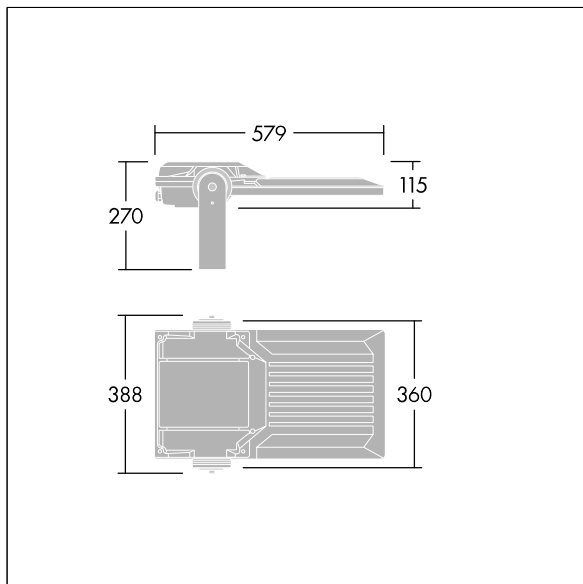

TLG_AFP2_M_M.wmf

This product contains light sources of energy efficiency classes D, E.