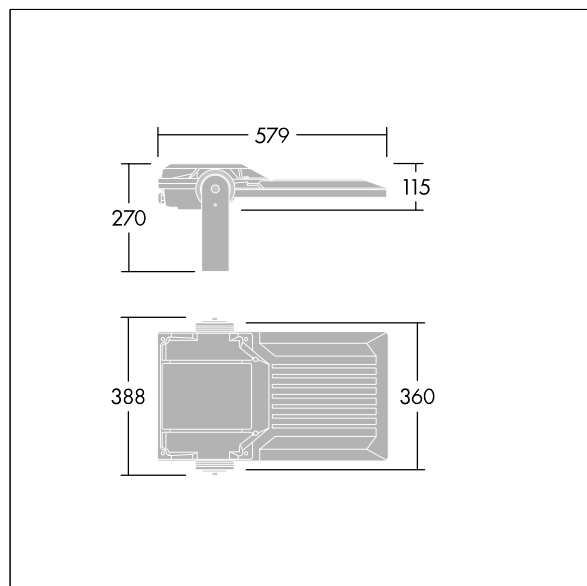

TLG_AFP2_M_M.wmf

This product contains a light source of energy efficiency class E.

All values marked with an * are rated values. Thorn uses tried and tested components from leading suppliers, however there may be isolated instances of technology-related failures of individual LEDs during the rated product lifetime. International standards set the tolerance in initial flux and connected load at ±10%. Unless stated otherwise, the values apply to an ambient temperature of 25°C.

Thorn Lighting is constantly developing and improving its products. The right is reserved to change specifications without prior notification or public announcement.
© Thorn Lighting