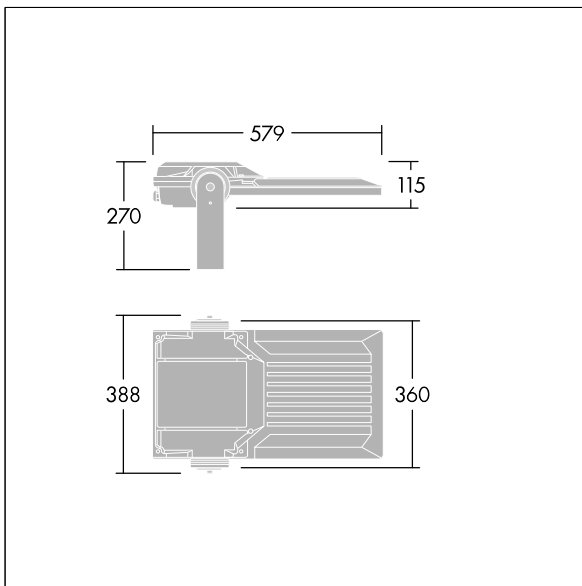

TLG_AFP2_M_M.wmf

This product contains a light source of energy efficiency class E.

All values marked with an * are rated values. Thorn uses tried and tested components from leading suppliers, however there may be isolated instances of technology-related failures of individual LEDs during the rated product lifetime. International standards set the tolerance in initial flux and connected load at ±10%. Unless stated otherwise, the values apply to an ambient temperature of 25°C.