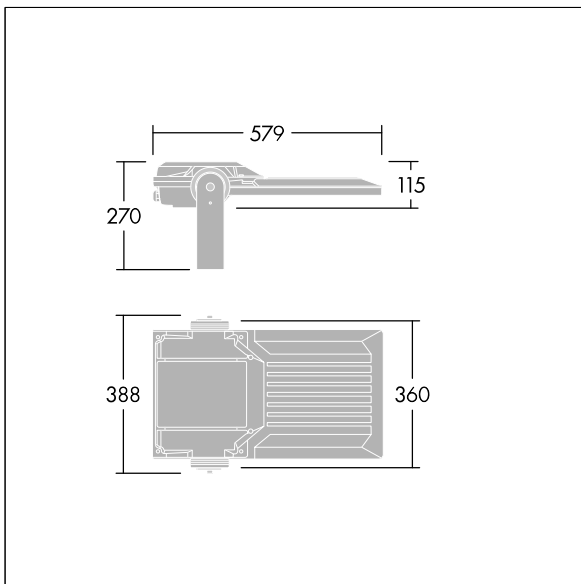

TLG_AFP2_M_M.wmf

This product contains a light source of energy efficiency class E.

All values marked with an * are rated values. Thorn uses tried and tested components from leading suppliers, however there may be isolated instances of technology-related failures of individual LEDs during the rated product lifetime. International standards set the tolerance in initial flux and connected load at ±10%. Unless stated otherwise, the values apply to an ambient temperature of 25°C.

Thorn Lighting is constantly developing and improving its products. The right is reserved to change specifications without prior notification or public announcement.
© Thorn Lighting