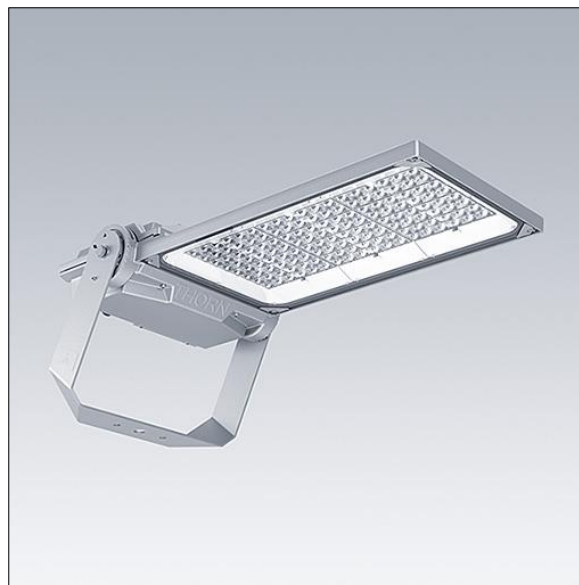

Areaflood Pro 2

96635893 AFP2 L 120L70-740 A4 CL2 GY

THORN

Areaflood Pro 2

A compact, lightweight, general purpose LED area floodlight. With large body. driving 120 LEDs at 700mA with Asymmetrical 40° light distribution. IP66, IK08, Class II electrical. Body: die-cast aluminium (EN AC-44300), Light grey 150 sanded textured (close to RAL9006).. Enclosure: 5mm thick toughened glass. Reversible mounting stirrup supplied, optional spigot adaptors available separately for post top mounting. Complete with 4000K LED.

Integrated 6kV surge protection included as standard, with higher 10kV protection when selected (designated by 'SP' in the description).

Dimensions: 729 x 360 x 115 mm
Luminaire input power: 250 W
Luminaire luminous flux: 39687 lm
Luminaire efficacy: 159 lm/W
Weight: 13.28 kg
Scx: 0.068 m²