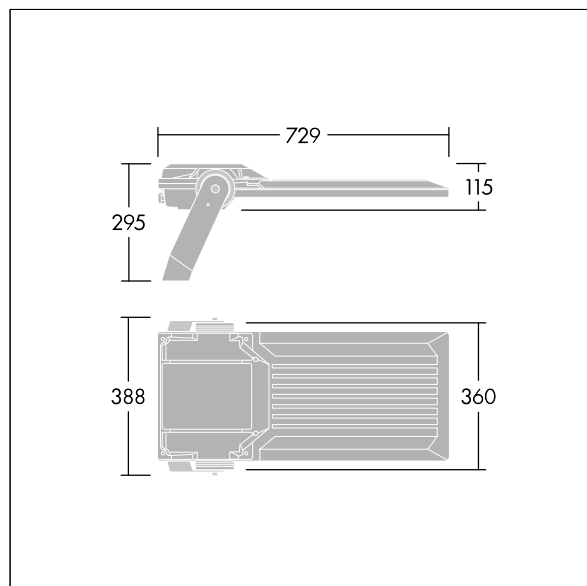

TLG_AFP2_M_L.wmf

This product contains light sources of energy efficiency classes D, E.

All values marked with an * are rated values. Thorn uses tried and tested components from leading suppliers, however there may be isolated instances of technology-related failures of individual LEDs during the rated product lifetime. International standards set the tolerance in initial flux and connected load at $\pm 10\%$. Unless stated otherwise, the values apply to an ambient temperature of 25°C.

Thorn Lighting is constantly developing and improving its products. The right is reserved to change specifications without prior notification or public announcement.
© Thorn Lighting