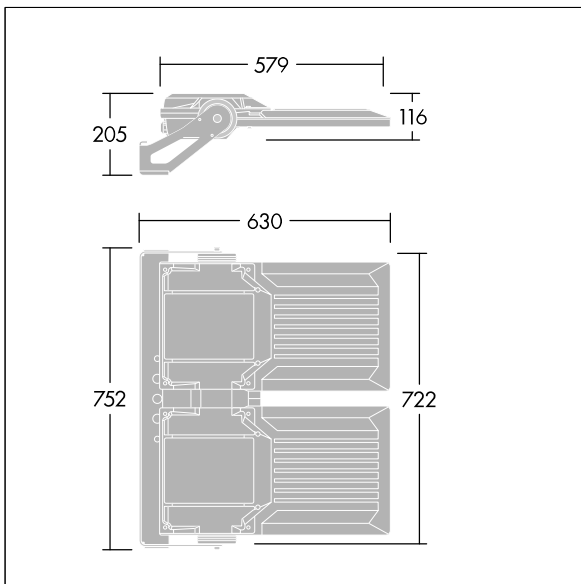

TLG_AFP2_M_2M.wmf

This product contains light sources of energy efficiency classes D, E.

All values marked with an * are rated values. Thorn uses tried and tested components from leading suppliers, however there may be isolated instances of technology-related failures of individual LEDs during the rated product lifetime. International standards set the tolerance in initial flux and connected load at ±10%. Unless stated otherwise, the values apply to an ambient temperature of 25°C.

Thorn Lighting is constantly developing and improving its products. The right is reserved to change specifications without prior notification or public announcement.
© Thorn Lighting