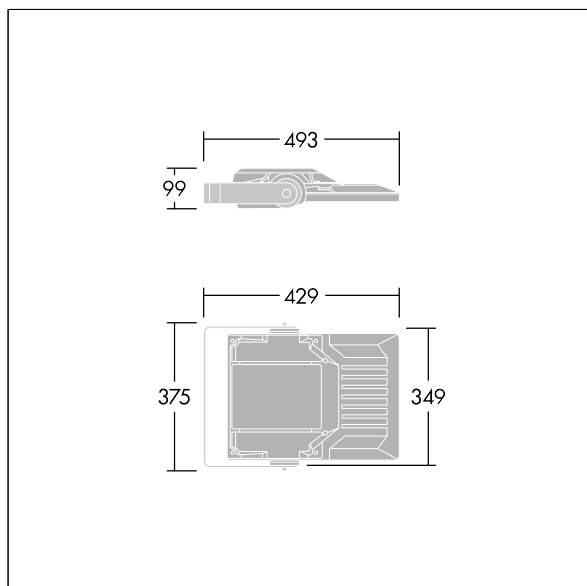

TLG_AFP2_M_S.wmf

This product contains a light source of energy efficiency class D.

All values marked with an * are rated values. Thorn uses tried and tested components from leading suppliers, however there may be isolated instances of technology-related failures of individual LEDs during the rated product lifetime. International standards set the tolerance in initial flux and connected load at $\pm 10\%$. Unless stated otherwise, the values apply to an ambient temperature of 25°C.

Thorn Lighting is constantly developing and improving its products. The right is reserved to change specifications without prior notification or public announcement.
© Thorn Lighting