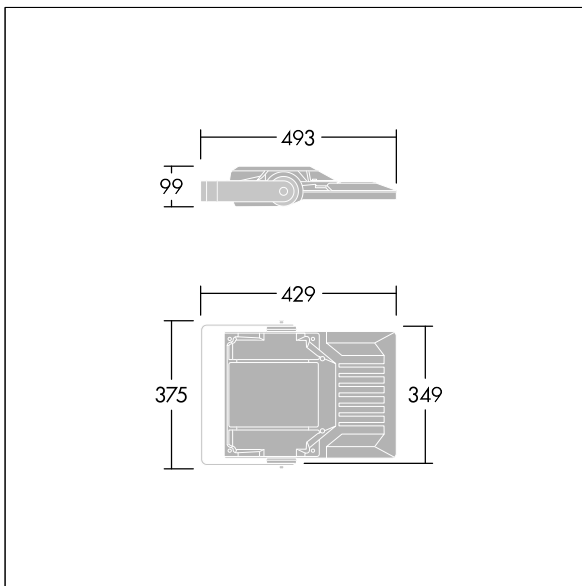

TLG_AFP2_M_S.wmf

This product contains a light source of energy efficiency class D.

All values marked with an * are rated values. Thorn uses tried and tested components from leading suppliers, however there may be isolated instances of technology-related failures of individual LEDs during the rated product lifetime. International standards set the tolerance in initial flux and connected load at ±10%. Unless stated otherwise, the values apply to an ambient temperature of 25°C.

Thorn Lighting is constantly developing and improving its products. The right is reserved to change specifications without prior notification or public announcement.
© Thorn Lighting