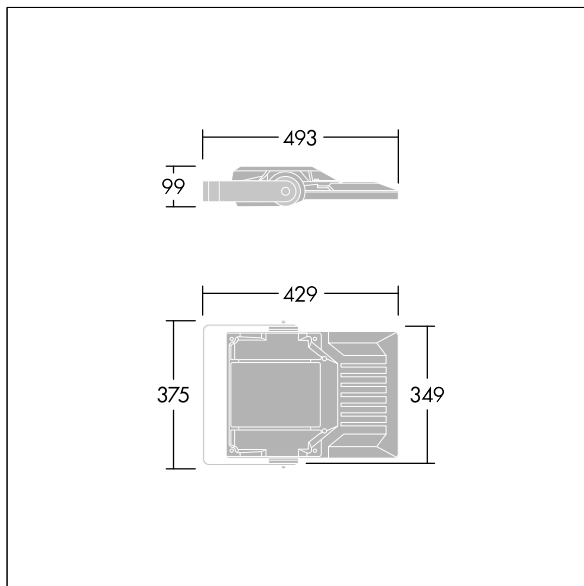

TLG_AFP2_M_S.wmf

This product contains light sources of energy efficiency classes D, E.