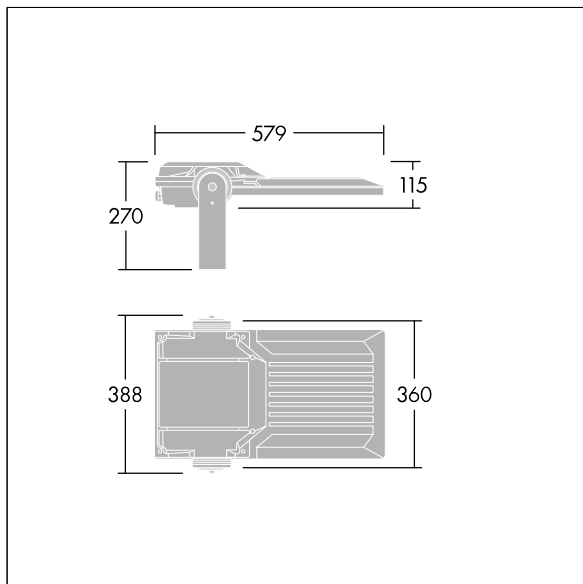

TLG_AFP2_M_M.wmf

This product contains light sources of energy efficiency classes D, E.

All values marked with an * are rated values. Thorn uses tried and tested components from leading suppliers, however there may be isolated instances of technology-related failures of individual LEDs during the rated product lifetime. International standards set the tolerance in initial flux and connected load at ±10%. Unless stated otherwise, the values apply to an ambient temperature of 25°C.

Thorn Lighting is constantly developing and improving its products. The right is reserved to change specifications without prior notification or public announcement.
© Thorn Lighting