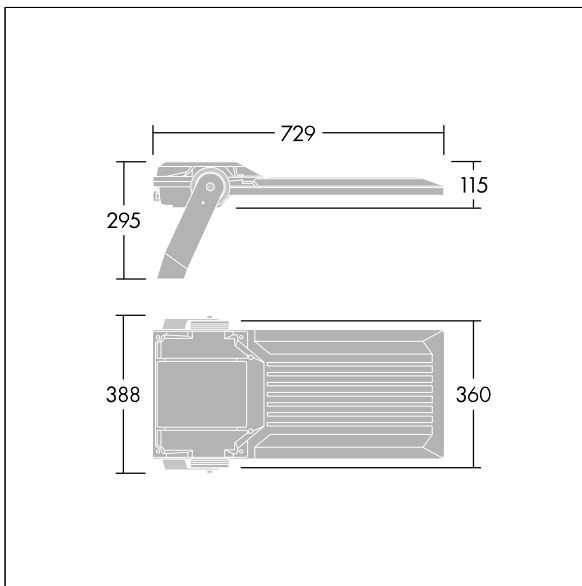

TLG_AFP2_M_L.wmf

This product contains a light source of energy efficiency class E.

All values marked with an * are rated values. Thorn uses tried and tested components from leading suppliers, however there may be isolated instances of technology-related failures of individual LEDs during the rated product lifetime. International standards set the tolerance in initial flux and connected load at ±10%. Unless stated otherwise, the values apply to an ambient temperature of 25°C.

Thorn Lighting is constantly developing and improving its products. The right is reserved to change specifications without prior notification or public announcement.
© Thorn Lighting