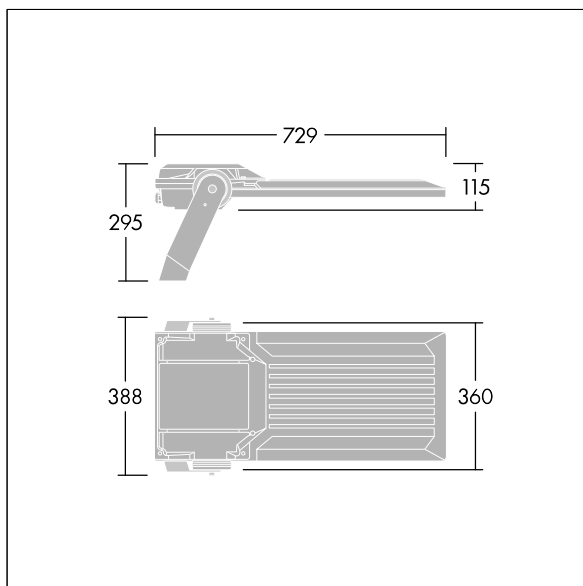

TLG_AFP2_M_L.wmf

This product contains light sources of energy efficiency classes D, E.

All values marked with an * are rated values. Thorn uses tried and tested components from leading suppliers, however there may be isolated instances of technology-related failures of individual LEDs during the rated product lifetime. International standards set the tolerance in initial flux and connected load at $\pm 10\%$. Unless stated otherwise, the values apply to an ambient temperature of 25°C.

Thorn Lighting is constantly developing and improving its products. The right is reserved to change specifications without prior notification or public announcement.
© Thorn Lighting