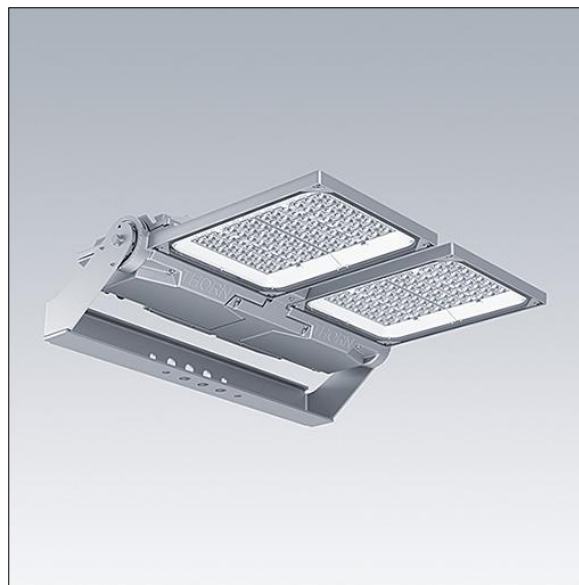

Areaflood Pro 2

96635928 AFP2 2M 192L70-740 A4 CL1 GY

THORN

Areaflood Pro 2

A compact, lightweight, general purpose LED area floodlight. With medium x 2 body. driving 192 LEDs at 700mA with Asymmetrical 40° light distribution. IP66, IK08, Class I electrical. Body: die-cast aluminium (EN AC-44300), Light grey 150 sanded textured (close to RAL9006).. Enclosure: 4mm thick toughened glass. Reversible mounting stirrup supplied, Complete with 4000K LED.

Integrated 6kV surge protection included as standard, with higher 10kV protection when selected (designated by 'SP' in the description).

Dimensions: 630 x 722 x 116 mm
Luminaire input power: 392 W
Luminaire luminous flux: 63236 lm
Luminaire efficacy: 161 lm/W
Weight: 23.48 kg
Scx: 0.12 m²