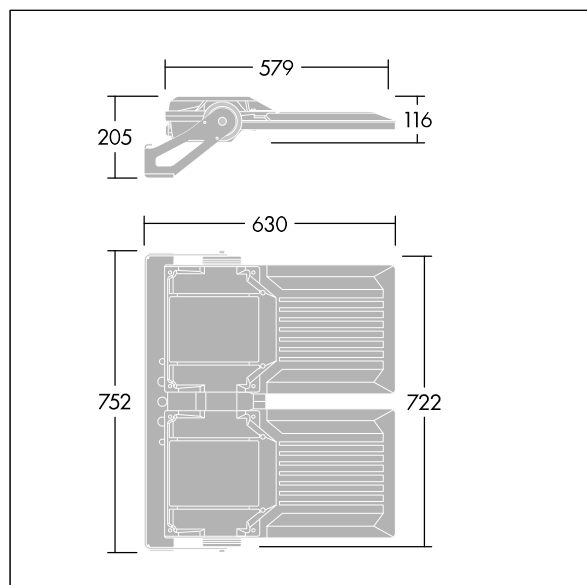

TLG_AFP2_M_2M.wmf

This product contains light sources of energy efficiency classes D, E.

All values marked with an * are rated values. Thorn uses tried and tested components from leading suppliers, however there may be isolated instances of technology-related failures of individual LEDs during the rated product lifetime. International standards set the tolerance in initial flux and connected load at ±10%. Unless stated otherwise, the values apply to an ambient temperature of 25°C.

Thorn Lighting is constantly developing and improving its products. The right is reserved to change specifications without prior notification or public announcement.
© Thorn Lighting