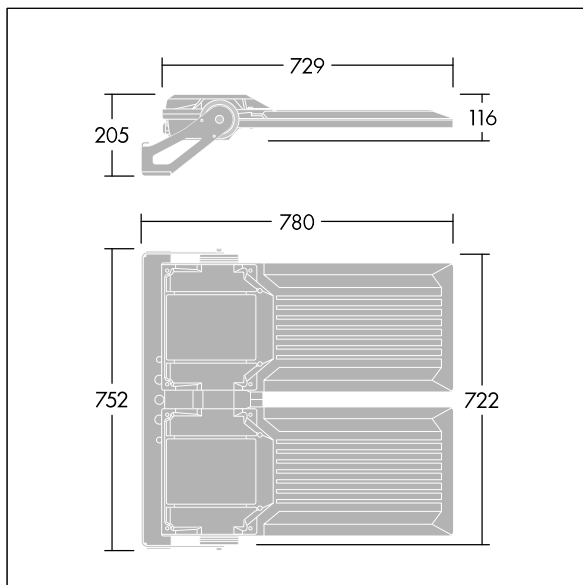

TLG_AFP2_M_2L.wmf

This product contains a light source of energy efficiency class E.

All values marked with an * are rated values. Thorn uses tried and tested components from leading suppliers, however there may be isolated instances of technology-related failures of individual LEDs during the rated product lifetime. International standards set the tolerance in initial flux and connected load at ±10%. Unless stated otherwise, the values apply to an ambient temperature of 25°C.

Thorn Lighting is constantly developing and improving its products. The right is reserved to change specifications without prior notification or public announcement.
© Thorn Lighting