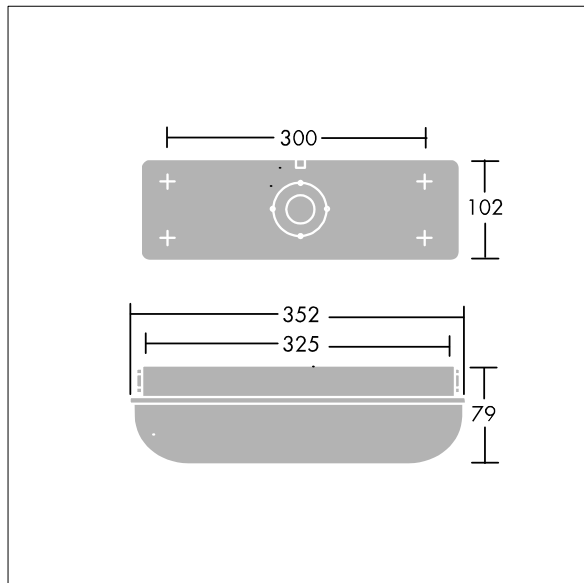

Escort

THORN

96636106 ESCORT 800-840 HF

IP65	IK10					850°C	T _a 25
------	------	---	---	---	---	-------	-------------------

A durable, all weather bulkhead for surface mounting.

A self-contained, IP65, weatherproof bulkhead luminaire. Electronic, fixed output control gear. Durable, white, stove enamelled die-cast aluminium body and opal polycarbonate diffuser with vandal resistant screw fixings (Type T25 TORX screwdriver required). Suitable for interior and exterior industrial or public amenity usage. Complete with 4000K LED

ambient temperature: 0°C to +25°C

Dimensions: 352 x 102 x 79 mm
Luminaire input power: 7.3 W
Luminaire luminous flux: 800 lm
Luminaire efficacy: 110 lm/W
Weight: 1 kg

TLG_ESCT_F_LEDPDB.jpg

TLG_ESCT_M_LEDLD1.wmf