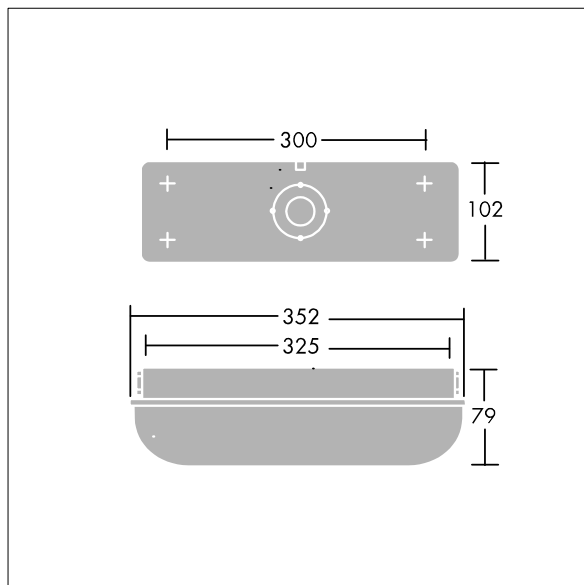

## 96636106 ESCORT 800-840 HF

IP65	IK10					850°C	T <sub>a</sub> 25
------	------	--	--	--	--	-------	-------------------

A durable, all weather bulkhead for surface mounting.

A self-contained, IP65, weatherproof bulkhead luminaire. Electronic, fixed output control gear. Durable, white, stove enamelled die-cast aluminium body and opal polycarbonate diffuser with vandal resistant screw fixings (Type T25 TORX screwdriver required). Suitable for interior and exterior industrial or public amenity usage. Complete with 4000K LED

ambient temperature: 0°C to +25°C

Dimensions: 352 x 102 x 79 mm  
Luminaire input power: 7.3 W  
Luminaire luminous flux: 800 lm  
Luminaire efficacy: 110 lm/W  
Weight: 1 kg

TLG\_ESCT\_F\_LEDPDB.jpg

TLG\_ESCT\_M\_LEDLD1.wmf