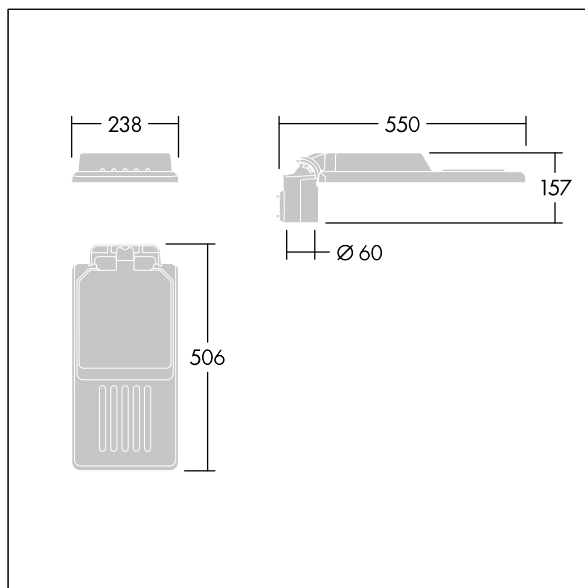

96636137 IS S 24L50-730 NR CL1 WS0.3 M60 GY-S

ISO 9223 C5			IP66	IK08					T <sub>a</sub> 45
----------------	--	--	------	------	--	--	--	--	-------------------

Isaro

A discrete and flexible road and street lantern with durable high performance. Programmable LED driver, set for fixed output, driving 24 LEDs at 500mA. Body: small size, die-cast aluminium (EN AC-44300), powder coated textured Light grey textured (150) - partly painted. Shaft: Light grey textured (150) - partly painted/unpainted. Cover: Extra White glass. Fixings: stainless steel with anti-galvanic treatment. narrow road optic, with Colour Rendering Index min.: 70, Correlated colour temperature\*: 3000 Kelvin LEDs supplied. Class I electrical, Impact strength: IK08, IP66, T<sub>a</sub> max.: 45°C. Supplied with Ø60mm spigot adaptor which can be fitted for post-top (0°/5°/10° tilt) or side-entry (-20°/-15°/-10°/-5°/0° tilt). Pre-wired with 0.3m, 1.5mm<sup>2</sup> H07RN-F cable.

Dimensions: 550 x 238 x 157 mm  
 Luminaire input power: 36.5 W  
 Luminaire luminous flux: 5523 lm  
 Luminaire efficacy: 151 lm/W  
 Weight: 4.03 kg  
 Scx: 0.041 m<sup>2</sup>

TLG\_ISLC\_F\_S\_ZU\_SR.jpg

TLG\_ISLC\_M\_SMTp60.wmf

This product contains a light source of energy efficiency class D.

All values marked with an \* are rated values. Thorn uses tried and tested components from leading suppliers, however there may be isolated instances of technology-related failures of individual LEDs during the rated product lifetime. International standards set the tolerance in initial flux and connected load at ±10%. Unless stated otherwise, the values apply to an ambient temperature of 25°C.