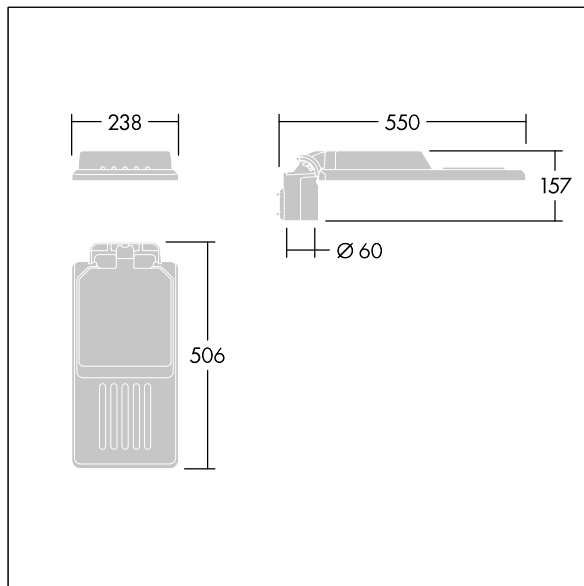

96636139 IS S 24L85-730 NR CL1 WS0.3 M60 GY-S

ISO 9223 C5	ida LAMP SKY APPROVED	IP66	IK08	⊕	⚡	⚙️	🔧	T _a 35
----------------	--------------------------	------	------	---	---	----	---	-------------------

Isaro

A discrete and flexible road and street lantern with durable high performance. Programmable LED driver, set for fixed output, driving 24 LEDs at 850mA. Body: small size, die-cast aluminium (EN AC-44300), powder coated textured Light grey textured (150) - partly painted. Shaft: Light grey textured (150) - partly painted/unpainted. Cover: Extra White glass. Fixings: stainless steel with anti-galvanic treatment. narrow road optic, with Colour Rendering Index min.: 70, Correlated colour temperature*: 3000 Kelvin LEDs supplied. Class I electrical, Impact strength: IK08, IP66, Ta max.: 35°C. Supplied with Ø60mm spigot adaptor which can be fitted for post-top (0°/5°/10° tilt) or side-entry (-20°/-15°/-10°/-5°/0° tilt). Pre-wired with 0.3m, 1.5mm² H07RN-F cable.

Dimensions: 550 x 238 x 157 mm
 Luminaire input power: 63.2 W
 Luminaire luminous flux: 8727 lm
 Luminaire efficacy: 138 lm/W
 Weight: 4.06 kg
 Scx: 0.041 m²

TLG_ISLC_F_S_ZU_SR.jpg

TLG_ISLC_M_SMTp60.wmf

Isaro

96636139 IS S 24L85-730 NR CL1 WS0.3 M60 GY-S

THORN