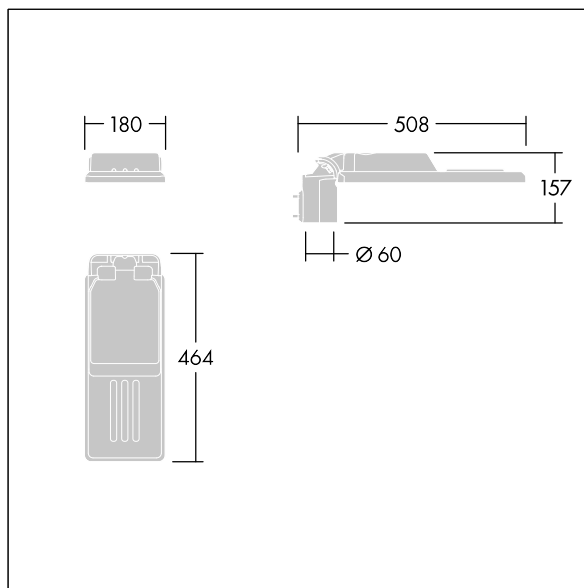

96636150 IS XS 12L70-730 NR CL2 WS0.3 M60 GY-S

ISO 9223 C5			IP66	IK08					T _a 45
----------------	--	--	------	------	--	--	--	--	-------------------

Isaro

A discrete and flexible road and street lantern with durable high performance. Programmable LED driver, set for fixed output, driving 12 LEDs at 700mA. Body: extra small size, die-cast aluminium (EN AC-44300), powder coated textured Light grey textured (150) - partly painted. Shaft: Light grey textured (150) - partly painted. Cover: Extra White glass. Fixings: stainless steel with anti-galvanic treatment. narrow road optic, with Colour Rendering Index min.: 70, Correlated colour temperature*: 3000 Kelvin LEDs supplied. Class II electrical, Impact strength: IK08, IP66, T_a max.: 45°C. Supplied with Ø60mm spigot adaptor which can be fitted for post-top (0°/5°/10° tilt) or side-entry (-20°/-15°/-10°/-5°/0° tilt). Pre-wired with 0.3m, 1.5mm² H07RN-F cable.

Dimensions: 508 x 180 x 157 mm
 Luminaire input power: 26.6 W
 Luminaire luminous flux: 3586 lm
 Luminaire efficacy: 135 lm/W
 Weight: 3.13 kg
 Scx: 0.028 m²

TLG_ISLC_F_XS_ZU_SR.jpg

TLG_ISLC_M_XSMTP60.wmf