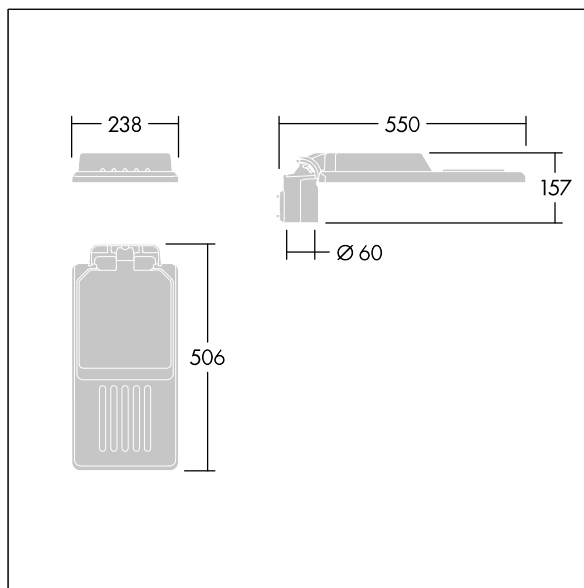

96636153 IS S 24L25-730 NR CL2 WS0.3 M60 GY-S

ISO 9223 C5	ida LAMP SKY APPROVED	IP66	IK08					T _a 50
----------------	--------------------------	------	------	--	--	--	--	-------------------

Isaro

A discrete and flexible road and street lantern with durable high performance. Programmable LED driver, set for fixed output, driving 24 LEDs at 250mA. Body: small size, die-cast aluminium (EN AC-44300), powder coated textured Light grey textured (150) - partly painted. Shaft: Light grey textured (150) - partly painted/unpainted. Cover: Extra White glass. Fixings: stainless steel with anti-galvanic treatment. narrow road optic, with Colour Rendering Index min.: 70, Correlated colour temperature*: 3000 Kelvin LEDs supplied. Class II electrical, Impact strength: IK08, IP66, T_a max.: 50°C. Supplied with Ø60mm spigot adaptor which can be fitted for post-top (0°/5°/10° tilt) or side-entry (-20°/-15°/-10°/-5°/0° tilt). Pre-wired with 0.3m, 1.5mm² H07RN-F cable.

Dimensions: 550 x 238 x 157 mm
 Luminaire input power: 19 W
 Luminaire luminous flux: 2960 lm
 Luminaire efficacy: 156 lm/W
 Weight: 4 kg
 Scx: 0.041 m²

TLG_ISLC_F_S_ZU_SR.jpg

TLG_ISLC_M_SMTp60.wmf

This product contains a light source of energy efficiency class D.