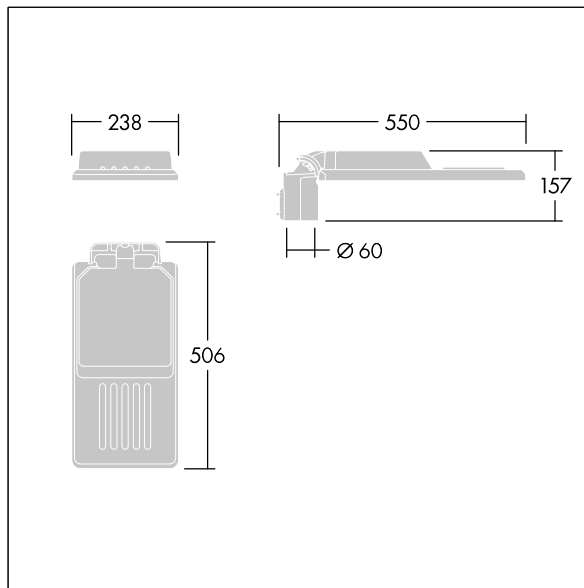

96636153 IS S 24L25-730 NR CL2 WS0.3 M60 GY-S

ISO 9223 C5	ida LAMP SKY APPROVED	IP66	IK08					T _a 50
----------------	--------------------------	------	------	--	--	--	--	-------------------

Isaro

A discrete and flexible road and street lantern with durable high performance. Programmable LED driver, set for fixed output, driving 24 LEDs at 250mA. Body: small size, die-cast aluminium (EN AC-44300), powder coated textured Light grey textured (150) - partly painted. Shaft: Light grey textured (150) - partly painted/unpainted. Cover: Extra White glass. Fixings: stainless steel with anti-galvanic treatment. narrow road optic, with Colour Rendering Index min.: 70, Correlated colour temperature*: 3000 Kelvin LEDs supplied. Class II electrical, Impact strength: IK08, IP66, T_a max.: 50°C. Supplied with Ø60mm spigot adaptor which can be fitted for post-top (0°/5°/10° tilt) or side-entry (-20°/-15°/-10°/-5°/0° tilt). Pre-wired with 0.3m, 1.5mm² H07RN-F cable.

Dimensions: 550 x 238 x 157 mm
 Luminaire input power: 19 W
 Luminaire luminous flux: 2960 lm
 Luminaire efficacy: 156 lm/W
 Weight: 4 kg
 Scx: 0.041 m²

TLG_ISLC_F_S_ZU_SR.jpg

TLG_ISLC_M_SMTP60.wmf

This product contains a light source of energy efficiency class D.