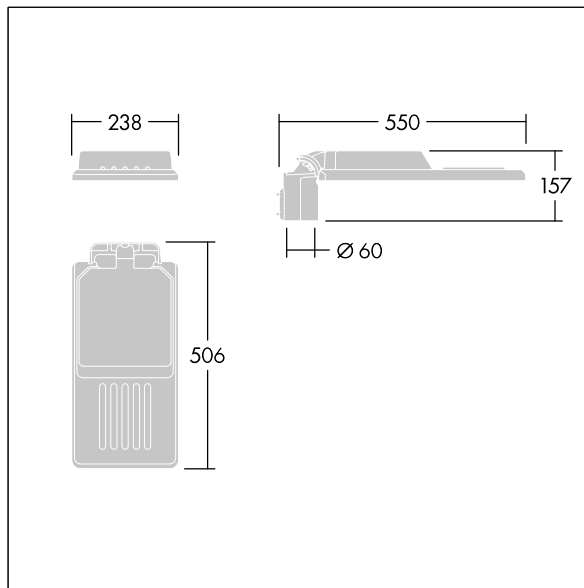

96636155 IS S 24L50-730 NR CL2 WS0.3 M60 GY-S

ISO 9223 C5			IP66	IK08						T <sub>a</sub> 45
----------------	--	--	------	------	--	--	--	--	--	-------------------

Isaro

A discrete and flexible road and street lantern with durable high performance. Programmable LED driver, set for fixed output, driving 24 LEDs at 500mA. Body: small size, die-cast aluminium (EN AC-44300), powder coated textured Light grey textured (150) - partly painted. Shaft: Light grey textured (150) - partly painted. Cover: Extra White glass. Fixings: stainless steel with anti-galvanic treatment. narrow road optic, with Colour Rendering Index min.: 70, Correlated colour temperature\*: 3000 Kelvin LEDs supplied. Class II electrical, Impact strength: IK08, IP66, T<sub>a</sub> max.: 45°C. Supplied with Ø60mm spigot adaptor which can be fitted for post-top (0°/5°/10° tilt) or side-entry (-20°/-15°/-10°/-5°/0° tilt). Pre-wired with 0.3m, 1.5mm<sup>2</sup> H07RN-F cable.

Dimensions: 550 x 238 x 157 mm  
 Luminaire input power: 36.5 W  
 Luminaire luminous flux: 5523 lm  
 Luminaire efficacy: 151 lm/W  
 Weight: 4 kg  
 Scx: 0.041 m<sup>2</sup>

TLG\_ISLC\_F\_S\_ZU\_SR.jpg

TLG\_ISLC\_M\_SMTp60.wmf

This product contains a light source of energy efficiency class D.

All values marked with an \* are rated values. Thorn uses tried and tested components from leading suppliers, however there may be isolated instances of technology-related failures of individual LEDs during the rated product lifetime. International standards set the tolerance in initial flux and connected load at ±10%. Unless stated otherwise, the values apply to an ambient temperature of 25°C.